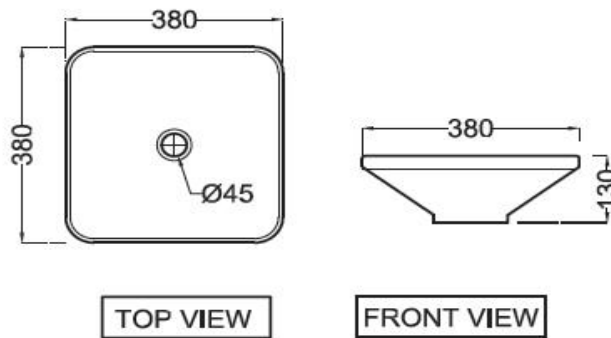

LAS-WHT-91901

SPECIFICATION DATA SHEET

PRODUCT DETAILS

Manufacturer :	Jaquar	Type:	Table top basin
Outlet:	Vertical	Colour:	White
Technical Details:	ID of waste outlet hole dia. $\varnothing 45 \pm 3$ mm	Material:	Fine Fire Clay
	Horizontal distance between the Bowl edge and the centre line of the waste outlet hole ≤ 190 mm		

PRODUCT IMAGE

TECHNICAL DRAWING

Product Dimension	380x380x130 mm	FEATURES Exclusive design, Square shape, Anti germ glazed
Basin Inner Dimension	365x365x100 mm	
Product Weight	7.5 kg	

CERTIFICATION

Compliance : EN 14688 :2015 (E) A, SANS 497:2011

All technical dimensions are in accordance to British standards, Bureau of Indian Standards

DISCLAIMER: Our every effort has been made to ensure factual accuracy, the information presented subject to changes due to requirements in different sites, markets and/ or countries. All dimensions are in mm (Tolerance ± 5 MM). Jaquar reserves the right to make the necessary amendments at any time without prior notice.