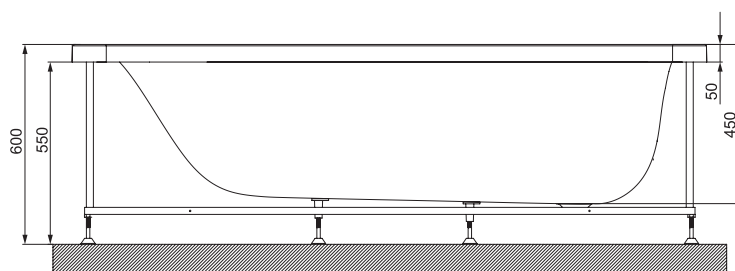

PRODUCT DETAILS	
Product Code:	JBT-WHT-LAGUNA180FX, JBT-WHT-LAGUNA180X
Category	Built-in Bathtub, Built in Bath tub with frame, Built in Bath tub
Range Name	LAGUNA
Product Dimension	1800 x 700 x 450
Material:	Acrylic PMMA
Reinforcement:	PU GREEN
Accessories Included:	
Accessories Excluded:	JJWA-WHT-FPLAG180X Front panel suitable for Laguna 1800 x 700 bathtub JWA-WHT-SP55X Side panel suitable for Laguna bathtub IWA-CHR-ACC00510X base europa kit for bathtubs JWA-CHR-132201 Drain pipe 80cm with overflow & filler JWA-CHR-DRNPIPE80 Drain pipe 80cm with overflow
Certification	EN 14516:2015+A1:2018
FEATURES	
Built in Bath tub with Frame	
CE	

TECHNICAL DRAWING

TOP VIEW

FRONT VIEW