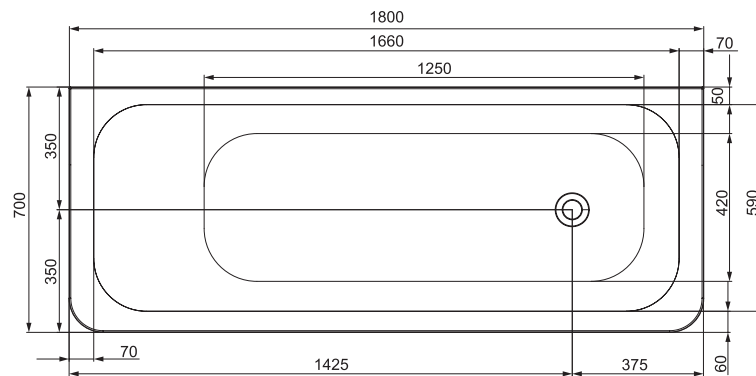

PRODUCT DETAILS	
Product Code:	JBT-WHT-LAGUNA180FX, JBT-WHT-LAGUNA180X
Category	Built-in Bathtub, Built in Bath tub with frame, Built in Bath tub
Range Name	LAGUNA
Product Dimension	1800 x 700 x 450
Material:	Acrylic PMMA
Reinforcement:	PU GREEN
Accessories Included:	
Accessories Excluded:	JJWA-WHT-FPLAG180X Front panel suitable for Laguna 1800 x 700 bathtub JWA-WHT-SP55X Side panel suitable for Laguna bathtub IWA-CHR-ACC00510X base europa kit for bathtubs JWA-CHR-132201 Drain pipe 80cm with overflow & filler JWA-CHR-DRNPIPE80 Drain pipe 80cm with overflow
Certification	EN 14516:2015+A1:2018
FEATURES	
Built in Bath tub with Frame	
CE	

TECHNICAL DRAWING

TOP VIEW

FRONT VIEW