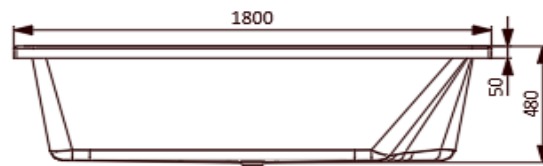

|                   |  |
|-------------------|--|
| <b>Range Name</b> | Kubix Prime                            |
| <b>Category</b>   | Built-in Bathtub                       |
| <b>Code:</b>      | JBT-WHT-KUBIXP180X,JBT-WHT-KUBIXP180FX |

Image is only for illustration purpose

|                              |  |  |                 |             |
|------------------------------|--|--|-----------------|-------------|
| <b>Size (mm):</b>            | 1800 x 1100 x 470  |  | <b>Features</b> | Twin Seater |
| <b>Material:</b>             | Acrylic PMMA   |  |                 |             |
| <b>Reinforcement:</b>        | PU GREEN   |  |                 |             |
| <b>Accessories Included:</b> |  |  |                 |             |
| <b>Accessories Excluded:</b> | <b>Front Panel:</b> JWA-WHT-FP180X<br><b>Side Panel:</b> JWA-WHT-SP110X<br><b>Drain &amp; Overflow with filler:</b> JWA-CHR-132401<br><b>Drain &amp; Overflow:</b> JWA-CHR-DRNPIPE100<br><b>Frame:</b> JWA-BLK-FRAME180X110<br><b>Feet:</b> IWA-CHR-ACC00510X<br><b>Headrest:</b> JWA-BLK-HRCP750GAC06 |  |                 |             |