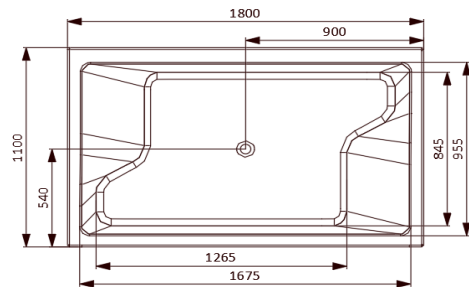

Image is only for illustration purpose

|                              |  |  |                 |             |
|------------------------------|--|--|-----------------|-------------|
| <b>Size (mm):</b>            | 1800 x 1100 x 470  |  | <b>Features</b> | Twin Seater |
| <b>Material:</b>             | Acrylic PMMA   |  |                 |             |
| <b>Reinforcement:</b>        | PU GREEN   |  |                 |             |
| <b>Accessories Included:</b> |  |  |                 |             |
| <b>Accessories Excluded:</b> | <b>Front Panel:</b> JWA-WHT-FP180X<br><b>Side Panel:</b> JWA-WHT-SP110X<br><b>Drain &amp; Overflow with filler:</b> JWA-CHR-132401<br><b>Drain &amp; Overflow:</b> JWA-CHR-DRNPIPE100<br><b>Frame:</b> JWA-BLK-FRAME180X110<br><b>Feet:</b> IWA-CHR-ACC00510X<br><b>Headrest:</b> JWA-BLK-HRCP750GAC06 |  |                 |             |