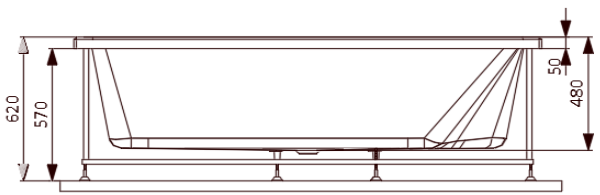

Range Name	Kubix Prime
Category	Built-in Bathtub
Code:	JBT-WHT-KUBIXP180X,JBT-WHT-KUBIXP180FX

Image is only for illustration purpose

Size (mm):	1800 x 1100 x 470		Features	Twin Seater
Material:	Acrylic PMMA			
Reinforcement:	PU GREEN			
Accessories Included:				
Accessories Excluded:	Front Panel: JWA-WHT-FP180X Side Panel: JWA-WHT-SP110X Drain & Overflow with filler: JWA-CHR-132401 Drain & Overflow: JWA-CHR-DRNPIPE100 Frame: JWA-BLK-FRAME180X110 Feet: IWA-CHR-ACC00510X Headrest: JWA-BLK-HRCP750GAC06			

Bathtub