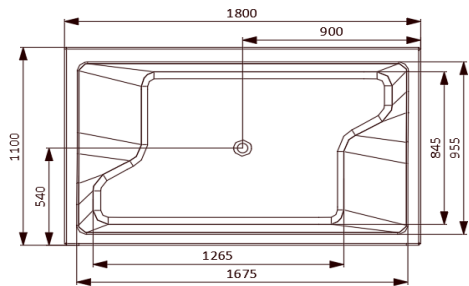

Bathtub with MS Frame