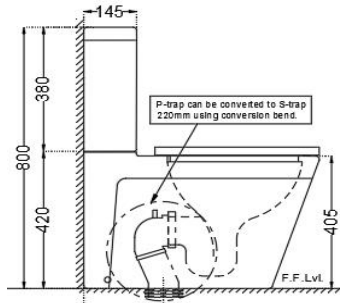

SIDE VIEW

General Information

Product Code	KUS-WHT-35753S220UFSMPMZ
Brand	Jaquar
Colour	White
Type	Complete Set For Coupled WC (S-Trap)
Material	Ceramic-Vitreous China (VC)

Product Specification

Product Dimension	385x550x800 mm
Basin Inner Dimension	260X330 mm
Product Net Weight	52 kg.
Product Gross Weight	58 kg
Packaging Dimension	870x420x440 mm
Outlet	Vertical
Waste Hole Distance	Horizontal distance between the Floor and the centre line of the waste outlet hole $\leq$ 220 mm
Product Features	Rimless Bowl With Cistern For Coupled WC With UF Soft Close Seat Cover, Hinges, Dual Flush-3/6 LPF With Conversion Bend - ZPS-WHT-VB02 Anti Germ Glaze, Trap glazed.
UF Soft Close Seat cover	KUS-WHT-35101UFPM
Floor Fixing Screw	ZPS-SNS-FB02
Cistern	KUS-WHT-35201CPM
Cistern Fittings	ZCF-WHT-FT015
Wax Seal	ZPS-WHT-1401
Conversion Bend	ZPS-WHT-VB02

CARE AND CLEANING GUIDELINES