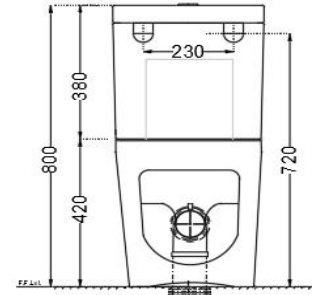

TOP VIEW

SIDE VIEW

BACK VIEW

General Information

Product Code	KUS-WHT-35753S220UFSMPMZ
Brand	Jaquar
Colour	White
Type	Complete Set For Coupled WC (S-Trap)
Material	Ceramic-Vitreous China (VC)

Product Specification

Product Dimension	385x550x800 mm
Basin Inner Dimension	260X330 mm
Product Net Weight	52 kg.
Product Gross Weight	58 kg
Packaging Dimension	870x420x440 mm
Outlet	Vertical
Waste Hole Distance	Horizontal distance between the Floor and the centre line of the waste outlet hole \leq 220 mm
Product Features	Rimless Bowl With Cistern For Coupled WC With UF Soft Close Seat Cover, Hinges, Dual Flush-3/6 LPF With Conversion Bend - ZPS-WHT-VB02 Anti Germ Glaze, Trap glazed.
UF Soft Close Seat cover	KUS-WHT-35101UFPM
Floor Fixing Screw	ZPS-SNS-FB02
Cistern	KUS-WHT-35201CPM
Cistern Fittings	ZCF-WHT-FT015
Wax Seal	ZPS-WHT-1401
Conversion Bend	ZPS-WHT-VB02

QUALITY MANAGEMENT SYSTEM - ISO 9001

DISCLAIMER: Our every effort has been made to ensure factual accuracy, the information presented subject to changes due to requirements in different sites, markets and/ or countries. All dimensions are in mm (Tolerance \pm 5 MM). Jaquar reserves the right to make the necessary amendments at any time without prior notice.