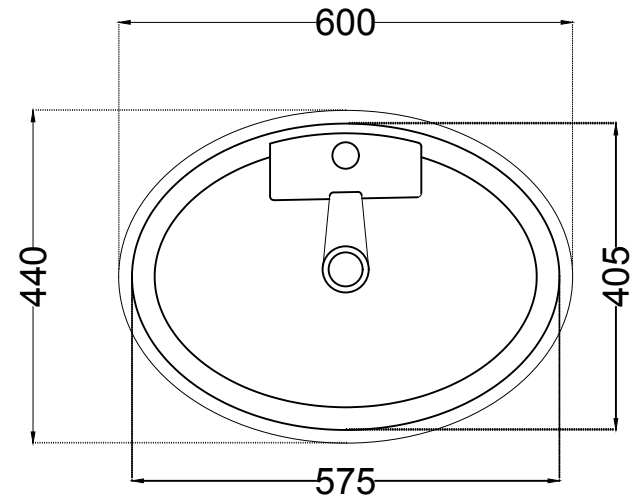

BOTTOM VIEW