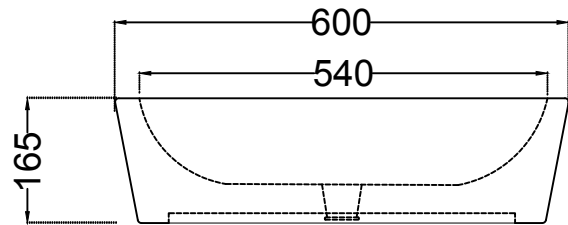

BACK VIEW

SIDE VIEW

Jaquar Group

Global Headquarters
Plot No. 3, Sector- M-11, IMT Manesar
Gurgaon, NCR - 122050, India
E-mail : Sales: support@jaquar.com
Customer Service : service@jaquar.com

ITEM CODE	OPS-WHT-15931PM
ITEM TYPE	TABLE TOP BASIN
ITEM SIZE	600x440x165 mm

ALL DIMENSIONS ARE IN MM. (TOLERANCE ± 5 MM)