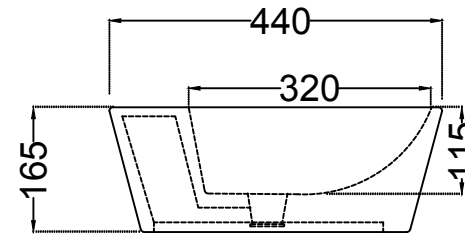

SIDE VIEW

Jaquar Group

Global Headquarters
Plot No. 3, Sector- M-11, IMT Manesar
Gurgaon, NCR - 122050, India
E-mail : Sales: support@jaquar.com
Customer Service : service@jaquar.com

ITEM CODE	OPS-WHT-15931PM
ITEM TYPE	TABLE TOP BASIN
ITEM SIZE	600x440x165 mm

ALL DIMENSIONS ARE IN MM. (TOLERANCE ± 5 MM)