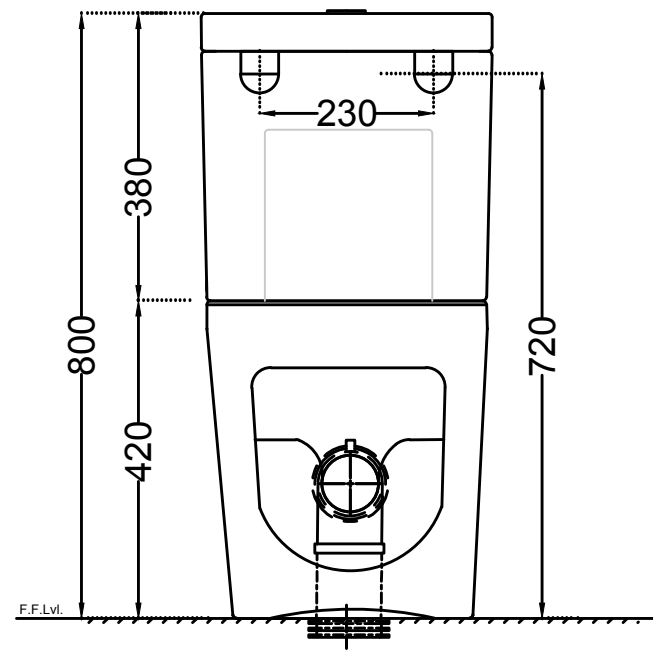

TOP VIEW

SIDE VIEW

BACK VIEW

	Jaquar Group Global Headquarters Plot No. 3, Sector- M-11, IMT Manesar Gurgaon, NCR - 122050, India E-mail : Sales: support@jaquar.com Customer Service : service@jaquar.com	
	ITEM CODE	KUS-WHT-35753S220UFSMPMZ
	ITEM TYPE	COUPLED WC S-TRAP-220 MM With Conversion Bend
ITEM SIZE	385X650X800 mm	
ALL DIMENSIONS ARE IN MM. (TOLERANCE ± 5 MM)		