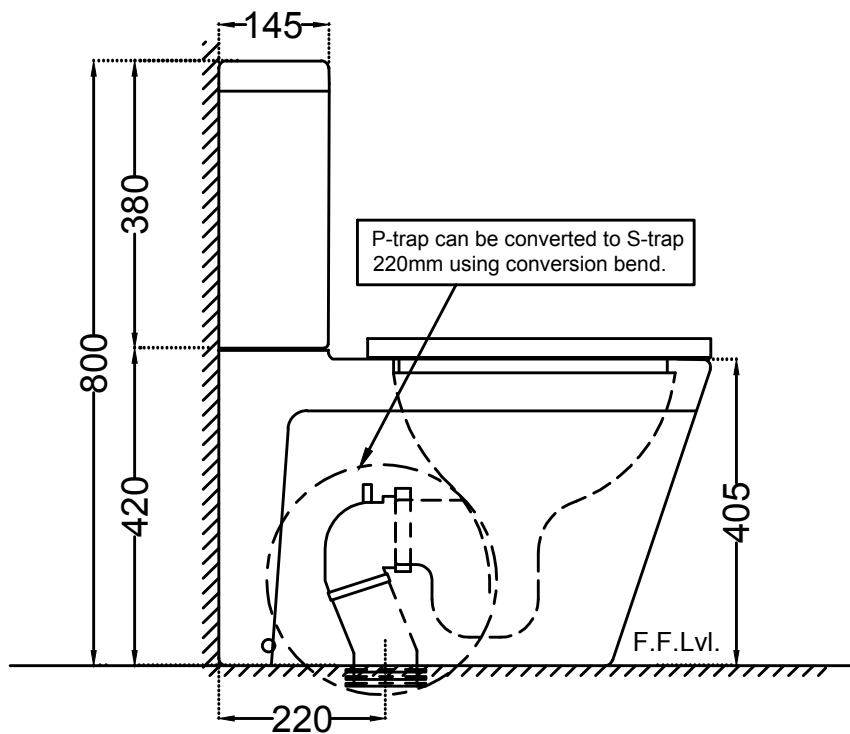

TOP VIEW

SIDE VIEW

BACK VIEW

	Jaquar Group Global Headquarters Plot No. 3, Sector- M-11, IMT Manesar Gurgaon, NCR - 122050, India E-mail : Sales: support@jaquar.com Customer Service : service@jaquar.com	
	ITEM CODE	KUS-WHT-35753S220UFSMPMZ
	ITEM TYPE	COUPLED WC S-TRAP-220 MM With Conversion Bend
ITEM SIZE	385X650X800 mm	
ALL DIMENSIONS ARE IN MM. (TOLERANCE ± 5 MM)		