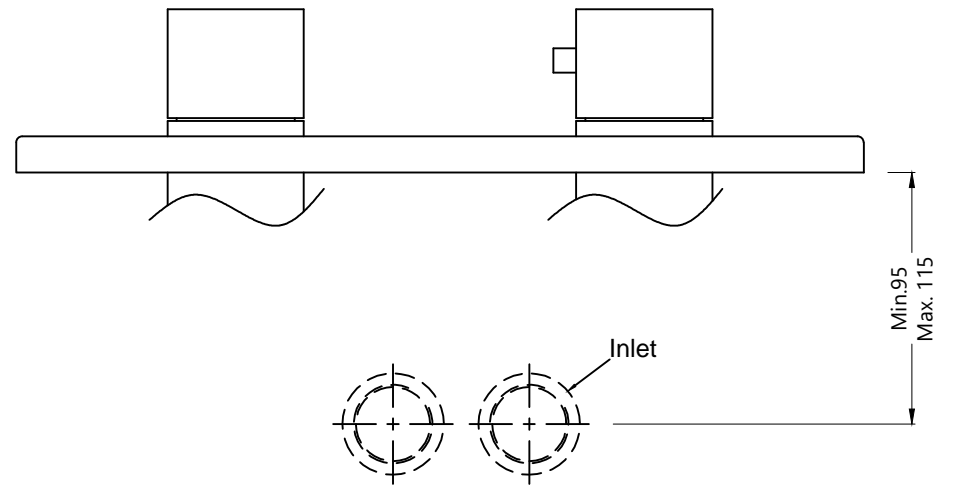

CAT. NO. - QLD-309681KRH

TOUCH CONTROL PLATE

THERMOSTATIC MIXER WALL PLATE