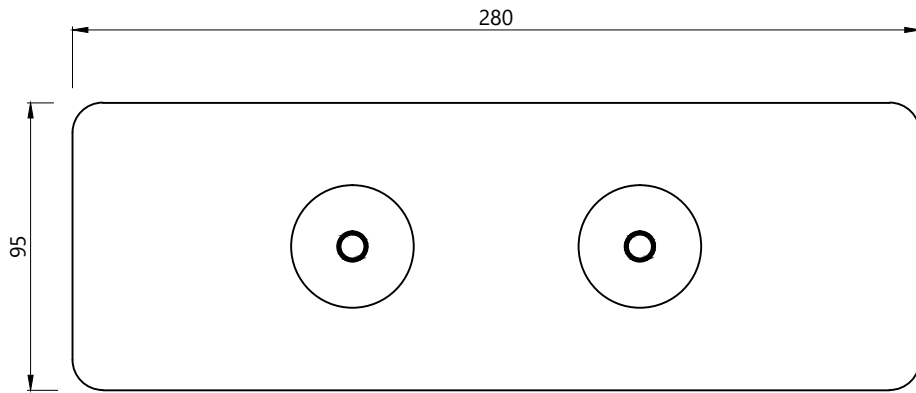

CAT. NO. - QLD-309681KRH

TOUCH CONTROL PLATE

THERMOSTATIC MIXER WALL PLATE