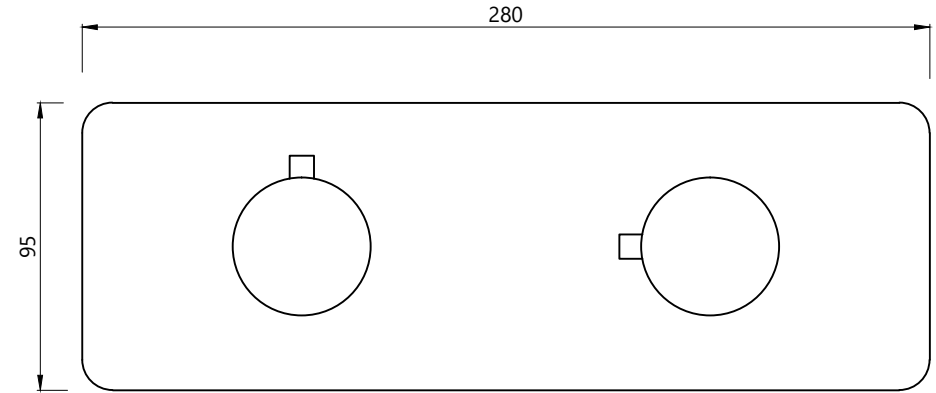

CAT. NO. - QLD-309681KRH

TOUCH CONTROL PLATE

THERMOSTATIC MIXER WALL PLATE