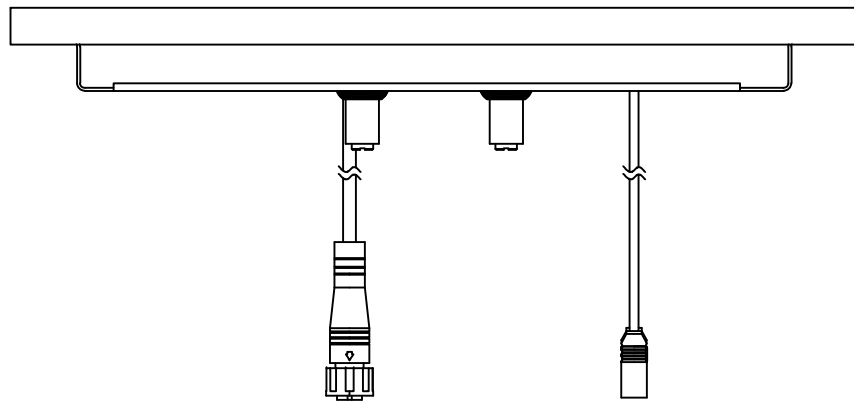

CAT. NO. - QLD-309681KRH

TOUCH CONTROL PLATE

THERMOSTATIC MIXER WALL PLATE