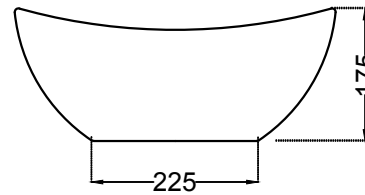

TOP VIEW

BOTTOM VIEW

FRONT VIEW

	<b>Jaquar Group</b> Global Headquarters Plot No. 3, Sector- M-11, IMT Manesar Gurgaon, NCR - 122050, India E-mail : Sales: support@jaquar.com Customer Service : service@jaquar.com		ITEM CODE	CNS-WHT-903
			ITEM TYPE	TABLE TOP BASIN
			ITEM SIZE	425x340x175 mm
	ALL DIMENSIONS ARE IN MM. (TOLERANCE ± 5 MM)			