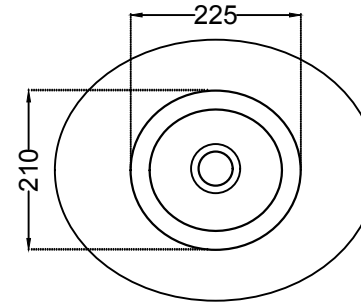

TOP VIEW

BOTTOM VIEW

FRONT VIEW

	<b>Jaquar Group</b> Global Headquarters Plot No. 3, Sector- M-11, IMT Manesar Gurgaon, NCR - 122050, India E-mail : Sales: support@jaquar.com Customer Service : service@jaquar.com		ITEM CODE	CNS-WHT-903
			ITEM TYPE	TABLE TOP BASIN
			ITEM SIZE	425x340x175 mm
	ALL DIMENSIONS ARE IN MM. (TOLERANCE ± 5 MM)			