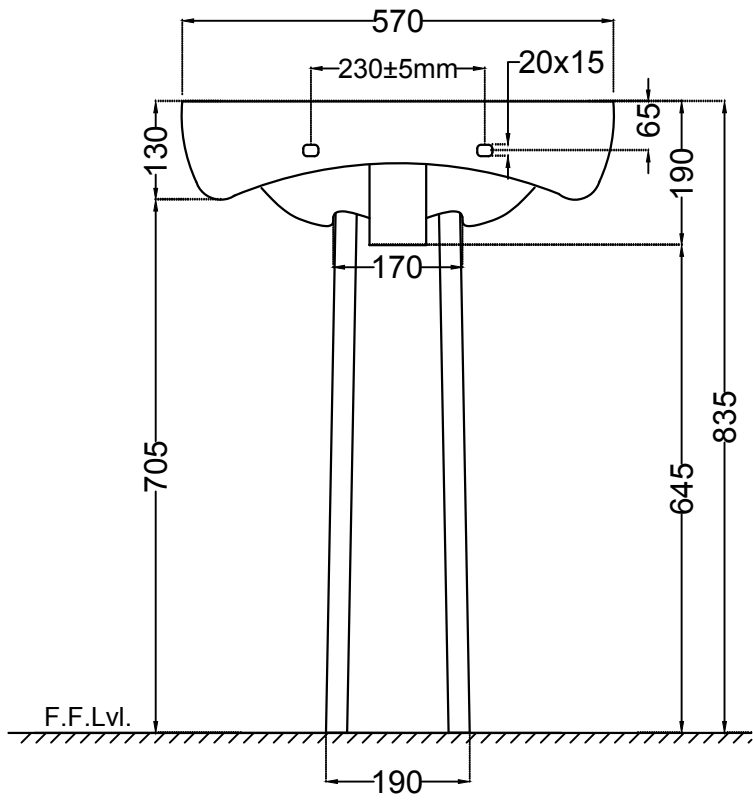

TOP VIEW

SIDE VIEW

BACK VIEW

 <p>Jaquar Group          Global Headquarters          Plot No. 3, Sector- M-11, IMT Manesar          Gurgaon, NCR - 122050, India          E-mail : Sales: support@jaquar.com          Customer Service : service@jaquar.com</p>	ITEM CODE	ARS-WHT-39801+ARS-WHT-39301
	ITEM TYPE	WALL HUNG BASIN WITH FULL PEDESTAL
	ITEM SIZE	570X470X190 with Pedestal 835 mm
ALL DIMENSIONS ARE IN MM. (TOLERANCE ± 5 MM)		