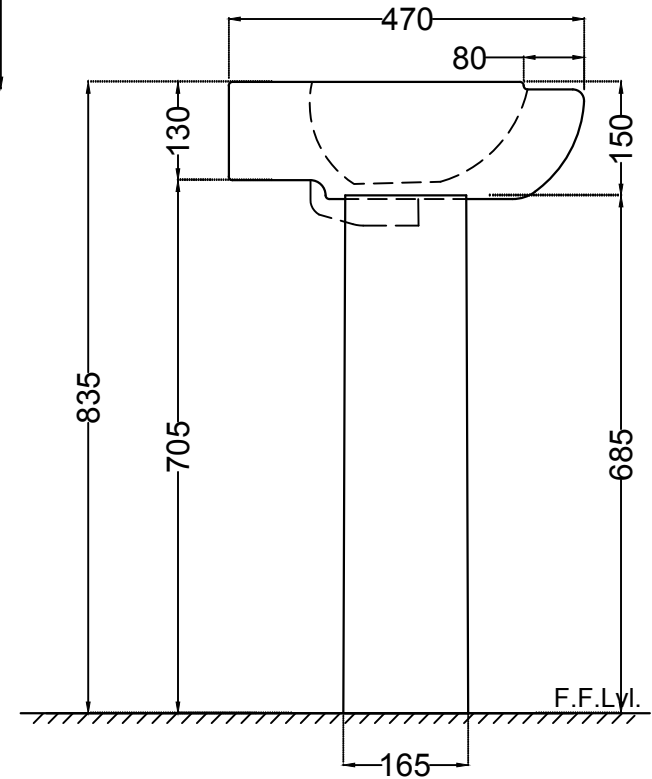

TOP VIEW

SIDE VIEW

BACK VIEW

 <p>Jaquar Group          Global Headquarters          Plot No. 3, Sector- M-11, IMT Manesar          Gurgaon, NCR - 122050, India          E-mail : Sales: support@jaquar.com          Customer Service : service@jaquar.com</p>	ITEM CODE	ARS-WHT-39801+ARS-WHT-39301
	ITEM TYPE	WALL HUNG BASIN WITH FULL PEDESTAL
	ITEM SIZE	570X470X190 with Pedestal 835 mm
ALL DIMENSIONS ARE IN MM. (TOLERANCE ± 5 MM)		