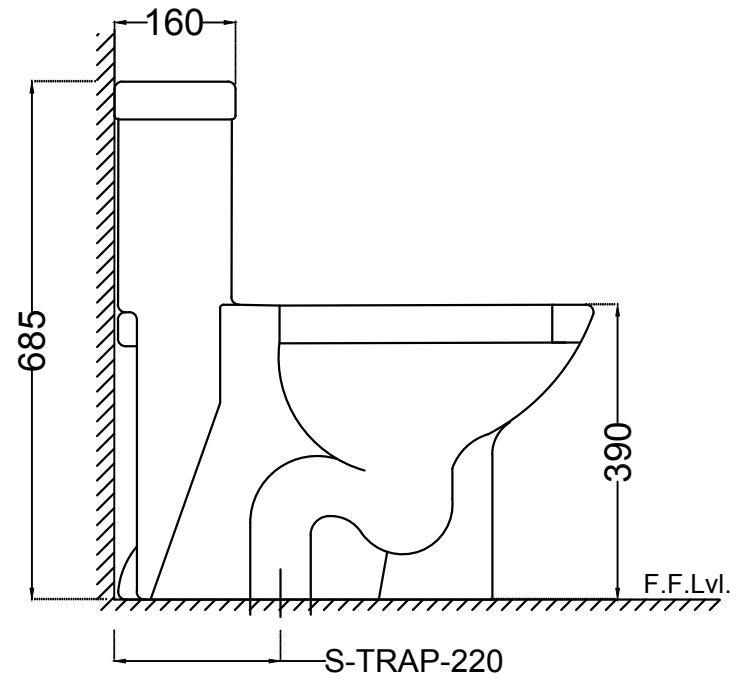

TOP VIEW

SIDE VIEW

	Jaquar Group Global Headquarters Plot No. 3, Sector- M-11, IMT Manesar Gurgaon, NCR - 122050, India E-mail : Sales: support@jaquar.com Customer Service : service@jaquar.com		ITEM CODE	SLS-WHT-6851S220PP
			ITEM TYPE	SINGLE PIECE WC S TRAP-220 MM
			ITEM SIZE	360x640x685 mm
	ALL DIMENSIONS ARE IN MM. (TOLERANCE ± 5 MM)			