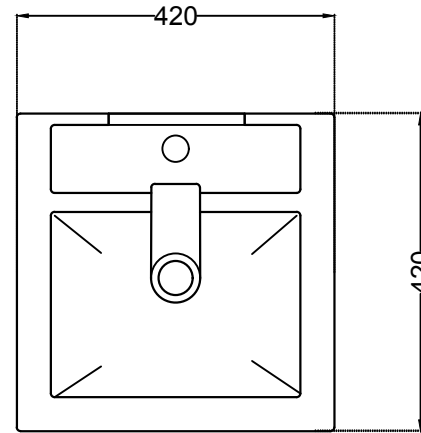

BOTTOM VIEW