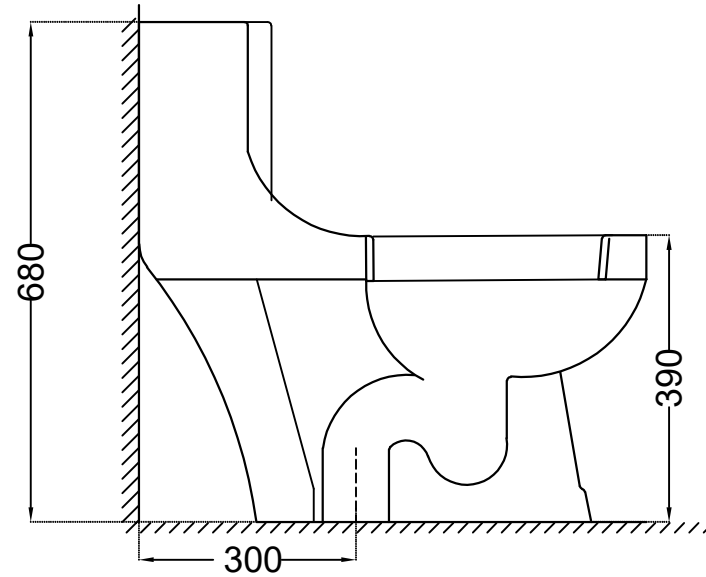

TOP VIEW

SIDE VIEW

 <p>Jaquar Group Global Headquarters Plot No. 3, Sector- M-11, IMT Manesar Gurgaon, NCR - 122050, India E-mail : Sales: support@jaquar.com Customer Service : service@jaquar.com</p>	ITEM CODE	CNS-WHT-851S300SPP
	ITEM TYPE	SINGLE PIECE WC S TRAP-300 MM
	ITEM SIZE	370x690x680 mm
	ALL DIMENSIONS ARE IN MM. (TOLERANCE ± 5 MM)	