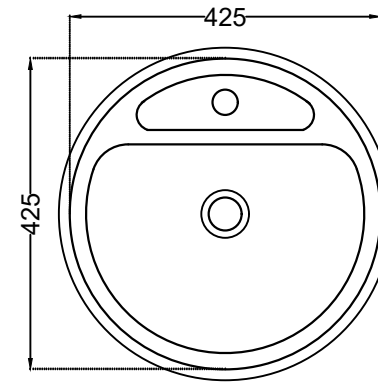

TOP VIEW

BOTTOM VIEW

SIDE VIEW

	<b>Jaquar Group</b>		ITEM CODE	JDS-WHT-25939
	Global Headquarters Plot No. 3, Sector- M-11, IMT Manesar Gurgaon, NCR - 122050, India E-mail : <a href="mailto:Sales:support@jaquar.com">Sales: support@jaquar.com</a> Customer Service : <a href="mailto:service@jaquar.com">service@jaquar.com</a>		ITEM TYPE	TABLE TOP BASIN
			ITEM SIZE	455x455x110 mm
	ALL DIMENSIONS ARE IN MM. (TOLERANCE ± 5 MM)			