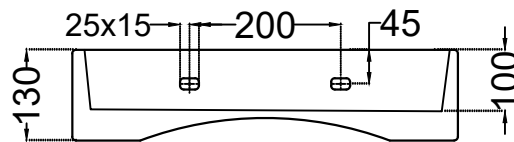

TOP VIEW

BOTTOM VIEW

BACK VIEW

 <p>Jaquar Group Global Headquarters Plot No. 3, Sector- M-11, IMT Manesar Gurgaon, NCR - 122050, India E-mail : Sales: support@jaquar.com Customer Service : service@jaquar.com</p>	ITEM CODE	FLS-WHT-5935
	ITEM TYPE	TABLE TOP BASIN
	ITEM SIZE	500x425x130 mm
	ALL DIMENSIONS ARE IN MM. (TOLERANCE ± 5 MM)	