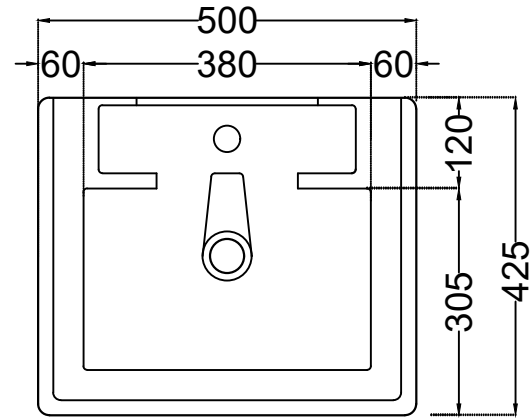

TOP VIEW

BOTTOM VIEW

BACK VIEW

 <p>Jaquar Group Global Headquarters Plot No. 3, Sector- M-11, IMT Manesar Gurgaon, NCR - 122050, India E-mail : Sales: support@jaquar.com Customer Service : service@jaquar.com</p>	ITEM CODE	FLS-WHT-5935
	ITEM TYPE	TABLE TOP BASIN
	ITEM SIZE	500x425x130 mm
	ALL DIMENSIONS ARE IN MM. (TOLERANCE ± 5 MM)	