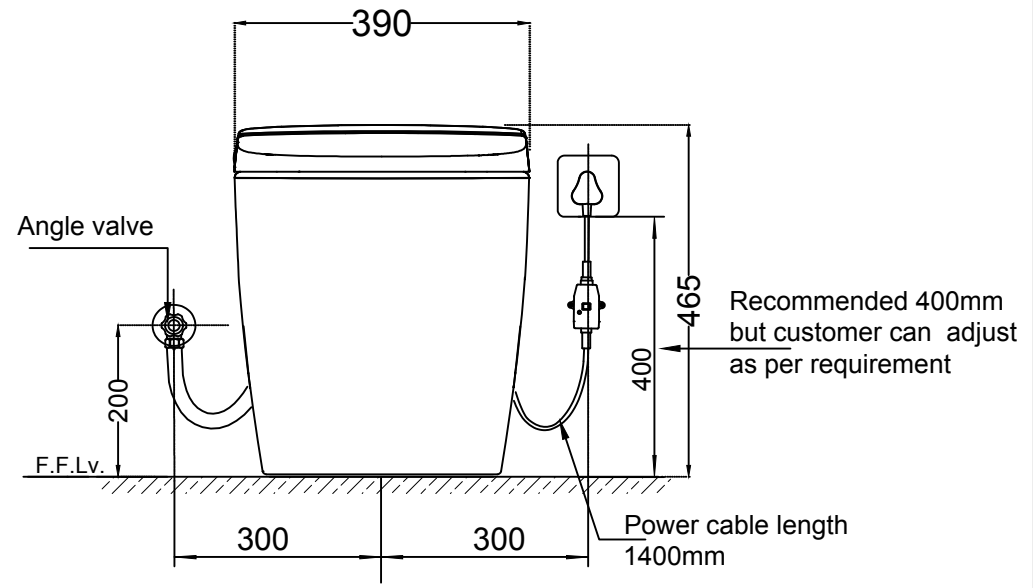

TOP VIEW

SIDE VIEW

FRONT VIEW

	Jaquar Group Global Headquarters Plot No. 3, Sector- M-11, IMT Manesar Gurgaon, NCR - 122050, India E-mail : Sales: support@jaquar.com Customer Service : service@jaquar.com		ITEM CODE	ITS-WHT-89853S300PPPM
	ITEM TYPE	SINGLE PIECE WC S TRAP-300 MM		
	ITEM SIZE	390 X 685 X 465 mm		
ALL DIMENSIONS ARE IN MM. (TOLERANCE ± 5 MM)				