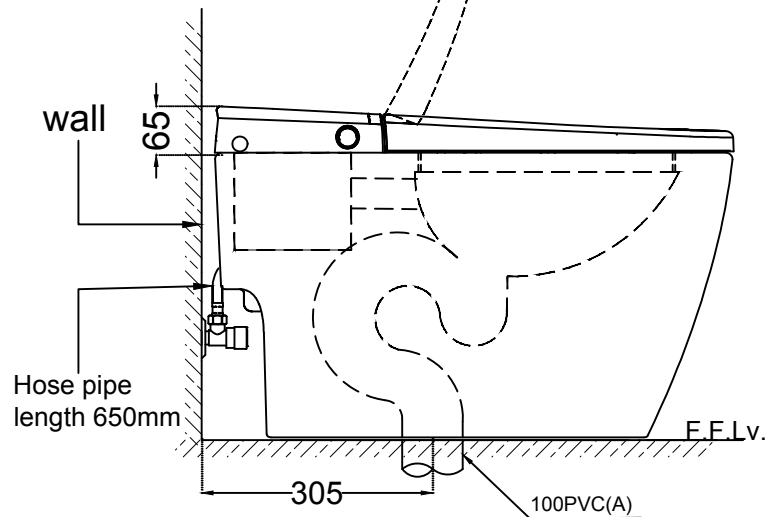

TOP VIEW

SIDE VIEW

FRONT VIEW

	Jaquar Group Global Headquarters Plot No. 3, Sector- M-11, IMT Manesar Gurgaon, NCR - 122050, India E-mail : Sales: support@jaquar.com Customer Service : service@jaquar.com		ITEM CODE	ITS-WHT-89853S300PPPM
	ITEM TYPE	SINGLE PIECE WC S TRAP-300 MM		
	ITEM SIZE	390 X 685 X 465 mm		
ALL DIMENSIONS ARE IN MM. (TOLERANCE ± 5 MM)				