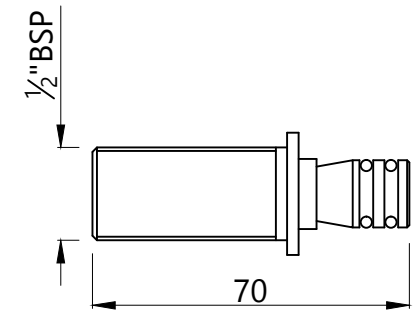

Exposed Part Kit Of Single Lever Basin Mixer Wall Mounted Consisting Of Operating Lever, Wall Flange, Nipple & Spout (Suitable For Item ALD-233)

Cat. No.-KUP-35233KPM

WALL FLANGE

SPOUT

HANDLE

SPOUT NIPPLE

SPOUT SPACER