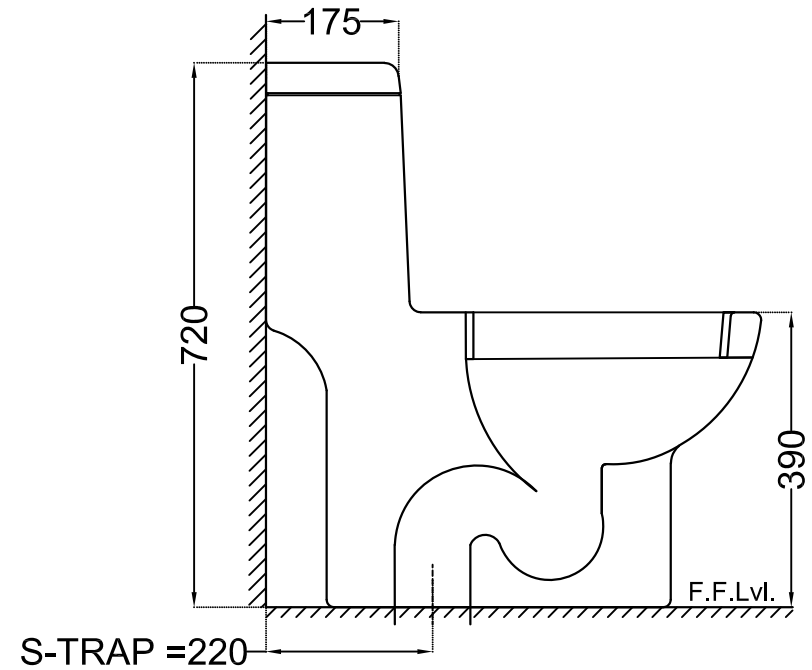

TOP VIEW

SIDE VIEW

	Jaquar Group Global Headquarters Plot No. 3, Sector- M-11, IMT Manesar Gurgaon, NCR - 122050, India E-mail : Sales: support@jaquar.com Customer Service : service@jaquar.com		ITEM CODE	LYS-WHT-38851S220UFSMN
			ITEM TYPE	SINGLE PIECE WC S TRAP-220 MM
			ITEM SIZE	370x670x720 mm
	ALL DIMENSIONS ARE IN MM. (TOLERANCE ± 5 MM)			