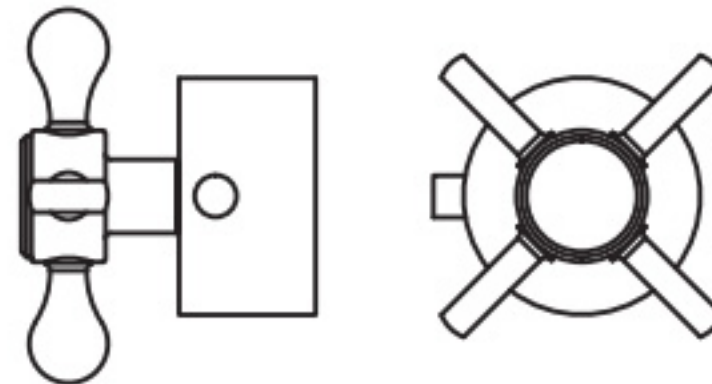

WALL FLANGE

DIVERTER HANDLE

THERMOSTATE HANDLE