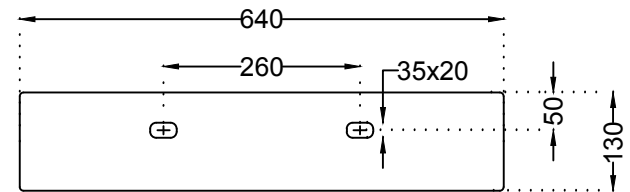

TOP VIEW

SIDE VIEW

BACK VIEW

	Jaquar Group	
	Global Headquarters Plot No. 3, Sector- M-11, IMT Manesar Gurgaon, NCR - 122050, India E-mail : Sales: support@jaquar.com Customer Service : service@jaquar.com	
	ITEM CODE	JDS-WHT-25943
	ITEM TYPE	TABLE TOP BASIN
ITEM SIZE	640X500X130 mm	
ALL DIMENSIONS ARE IN MM. (TOLERANCE ± 5 MM)		