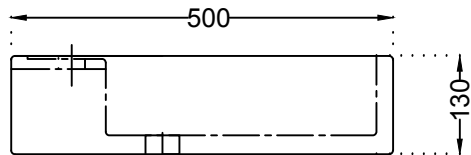

TOP VIEW

SIDE VIEW

BACK VIEW

	Jaquar Group	
	Global Headquarters Plot No. 3, Sector- M-11, IMT Manesar Gurgaon, NCR - 122050, India E-mail : Sales: support@jaquar.com Customer Service : service@jaquar.com	
	ITEM CODE	JDS-WHT-25943
	ITEM TYPE	TABLE TOP BASIN
ITEM SIZE	640X500X130 mm	
ALL DIMENSIONS ARE IN MM. (TOLERANCE ± 5 MM)		