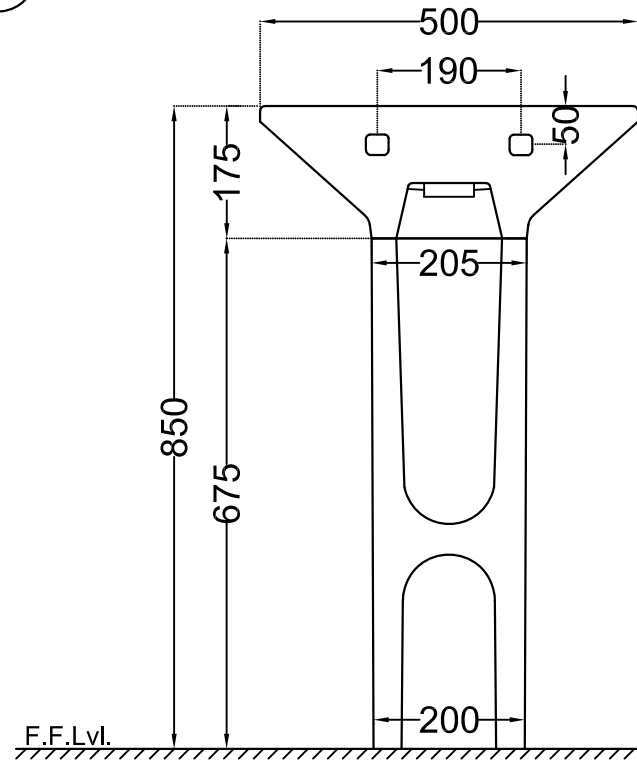

BACK VIEW

Jaquar Group

Global Headquarters
Plot No. 3, Sector- M-11, IMT Manesar
Gurgaon, NCR - 122050, India
E-mail : Sales: support@jaquar.com
Customer Service : service@jaquar.com

ITEM CODE	LAS-WHT-91801+LAS-WHT-91301
ITEM TYPE	WALL HUNG BASIN WITH FULL PEDESTAL
ITEM SIZE	500x450x175 mm With Pedestal 850 mm

ALL DIMENSIONS ARE IN MM. (TOLERANCE ± 5 MM)