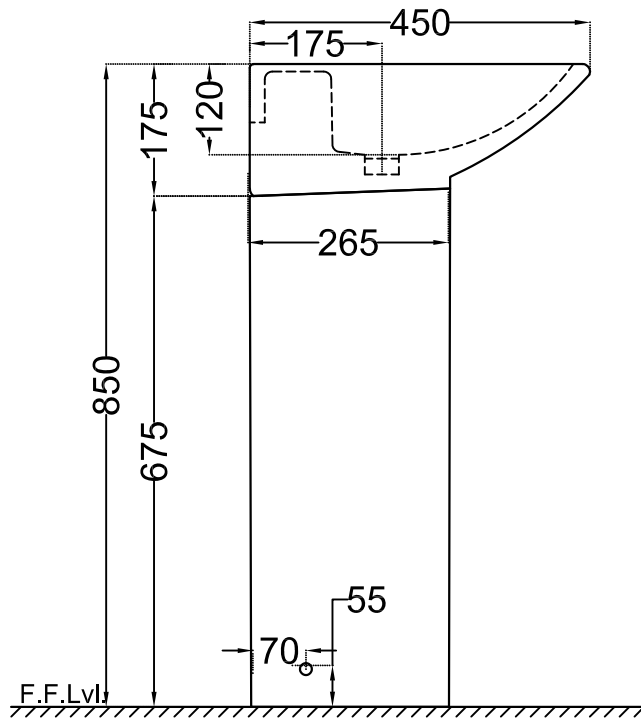

SIDE VIEW

Jaquar Group

Global Headquarters
Plot No. 3, Sector- M-11, IMT Manesar
Gurgaon, NCR - 122050, India
E-mail : Sales: support@jaquar.com
Customer Service : service@jaquar.com

ITEM CODE	LAS-WHT-91801+LAS-WHT-91301
ITEM TYPE	WALL HUNG BASIN WITH FULL PEDESTAL
ITEM SIZE	500x450x175 mm With Pedestal 850 mm

ALL DIMENSIONS ARE IN MM. (TOLERANCE ± 5 MM)