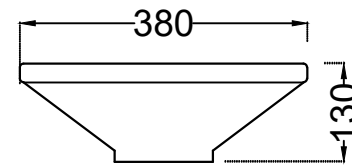

TOP VIEW

FRONT VIEW

| | | | | |
|---|---|--|-----------|-----------------|
|  | Jaquar Group | | ITEM CODE | LAS-WHT-91901 |
| | Global Headquarters Plot No. 3, Sector- M-11, IMT Manesar Gurgaon, NCR - 122050, India E-mail : Sales: support@jaquar.com Customer Service : service@jaquar.com | | ITEM TYPE | TABLE TOP BASIN |
| | | | ITEM SIZE | 380X380X130 mm |
| | ALL DIMENSIONS ARE IN MM. (TOLERANCE ± 5 MM) | | | |