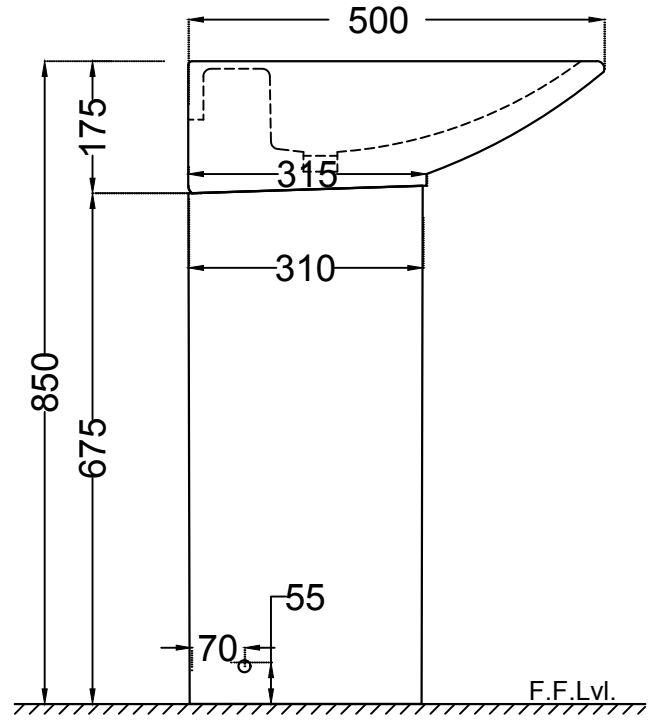

SIDE VIEW

Jaquar Group
Global Headquarters
Plot No. 3, Sector- M-11, IMT Manesar
Gurgaon, NCR - 122050, India
E-mail : Sales: support@jaquar.com
Customer Service : service@jaquar.com

ITEM CODE	LAS-WHT-91803+LAS-WHT-91303
ITEM TYPE	WALL HUNG BASIN WITH FULL PEDESTAL
ITEM SIZE	800x500x175 mm With Pedestal 850 mm
ALL DIMENSIONS ARE IN MM. (TOLERANCE ± 5 MM)