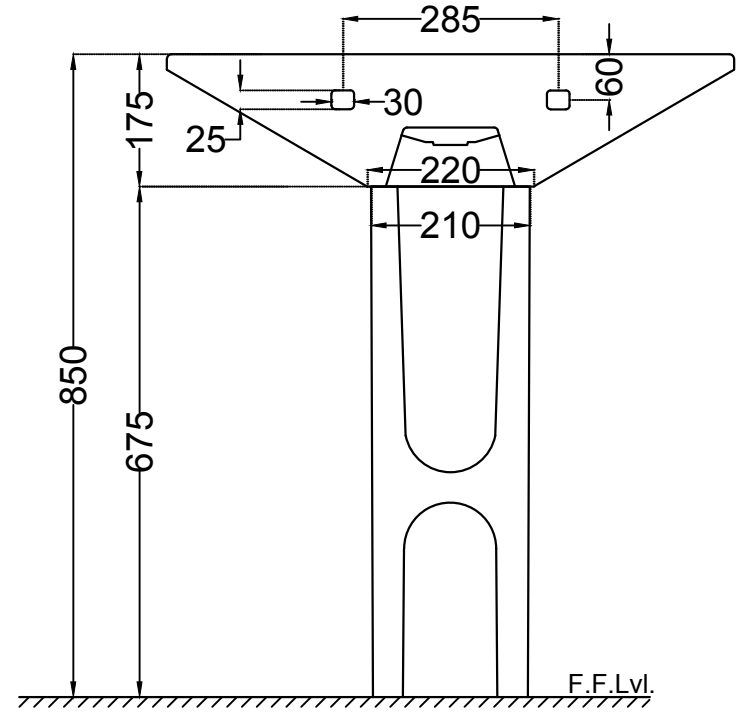

BACK VIEW

Jaquar Group
Global Headquarters
Plot No. 3, Sector- M-11, IMT Manesar
Gurgaon, NCR - 122050, India
E-mail : Sales: support@jaquar.com
Customer Service : service@jaquar.com

ITEM CODE	LAS-WHT-91803+LAS-WHT-91303
ITEM TYPE	WALL HUNG BASIN WITH FULL PEDESTAL
ITEM SIZE	800x500x175 mm With Pedestal 850 mm
ALL DIMENSIONS ARE IN MM. (TOLERANCE ± 5 MM)