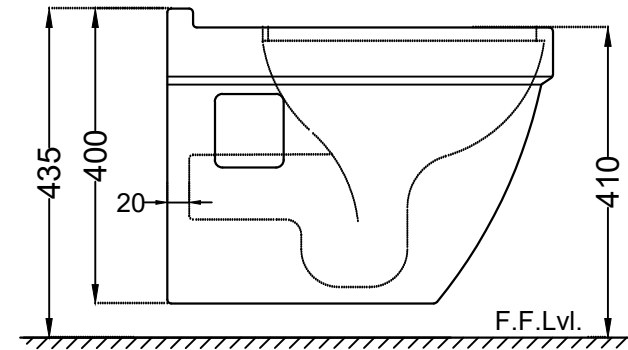

TOP VIEW

SIDE VIEW

BACK VIEW

 <p>Jaquar Group Global Headquarters Plot No. 3, Sector- M-11, IMT Manesar Gurgaon, NCR - 122050, India E-mail : Sales: support@jaquar.com Customer Service : service@jaquar.com</p>	ITEM CODE	SLS-WHT-6951JPPSM
	ITEM TYPE	Wall hung WC (water closet)
	ITEM SIZE	365x525x400 mm
	ALL DIMENSIONS ARE IN MM. (TOLERANCE ± 5 MM)	