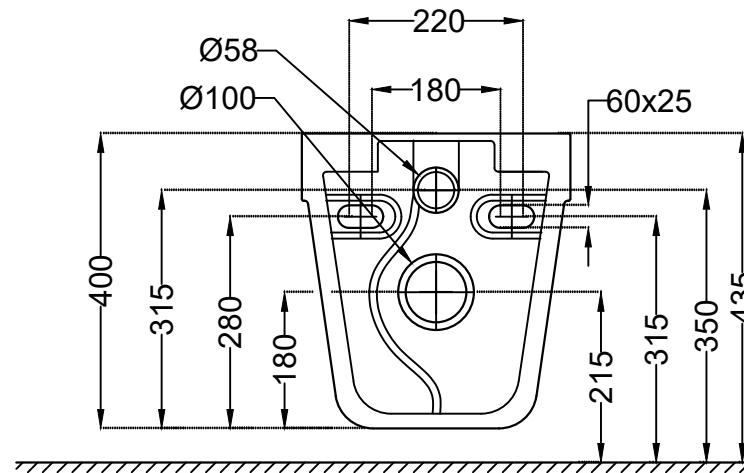

TOP VIEW

SIDE VIEW

BACK VIEW

 <p>Jaquar Group Global Headquarters Plot No. 3, Sector- M-11, IMT Manesar Gurgaon, NCR - 122050, India E-mail : Sales: support@jaquar.com Customer Service : service@jaquar.com</p>	ITEM CODE	SLS-WHT-6951JPPSM
	ITEM TYPE	Wall hung WC (water closet)
	ITEM SIZE	365x525x400 mm
	ALL DIMENSIONS ARE IN MM. (TOLERANCE ± 5 MM)	