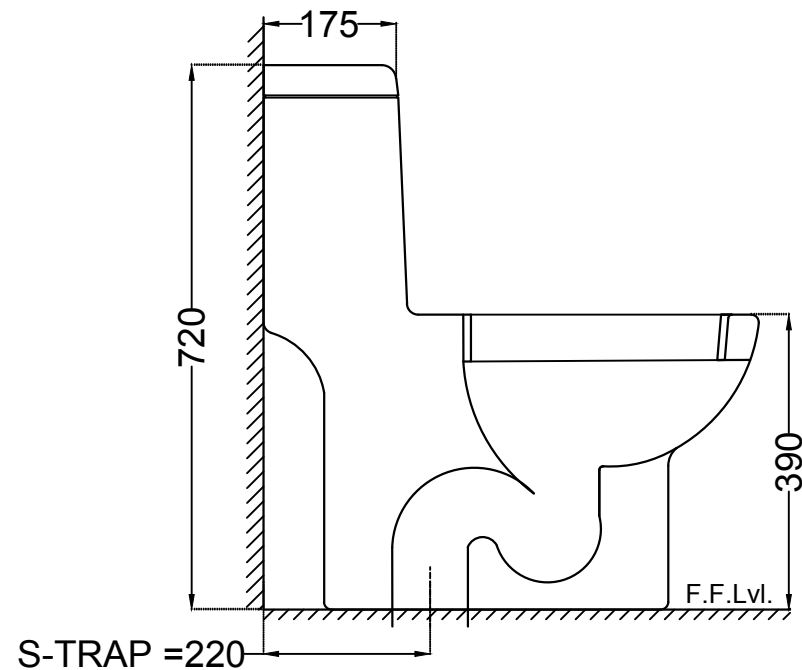

TOP VIEW

SIDE VIEW

	Jaquar Group Global Headquarters Plot No. 3, Sector- M-11, IMT Manesar Gurgaon, NCR - 122050, India E-mail : Sales: support@jaquar.com Customer Service : service@jaquar.com		ITEM CODE	LYS-WHT-38851S220UFSMSNR
			ITEM TYPE	SINGLE PIECE WC S TRAP-220 MM
			ITEM SIZE	370x670x720 mm
			ALL DIMENSIONS ARE IN MM. (TOLERANCE ± 5 MM)	