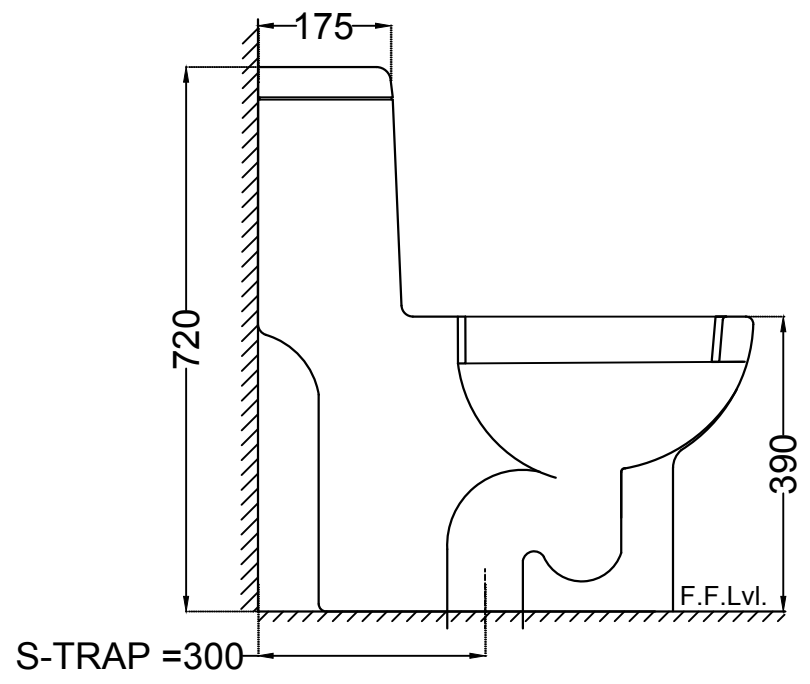

TOP VIEW

SIDE VIEW

 <p>Jaquar Group Global Headquarters Plot No. 3, Sector- M-11, IMT Manesar Gurgaon, NCR - 122050, India E-mail : Sales: support@jaquar.com Customer Service : service@jaquar.com</p>	ITEM CODE	LYS-WHT-38851S300UFSMSNR
	ITEM TYPE	SINGLE PIECE WC S TRAP-300 MM
	ITEM SIZE	370x670x720 mm
	ALL DIMENSIONS ARE IN MM. (TOLERANCE ± 5 MM)	