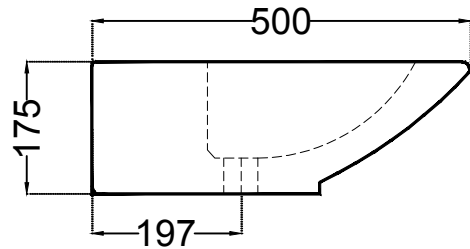

TOP VIEW

SIDE VIEW

BACK VIEW

	<b>Jaquar Group</b> Global Headquarters Plot No. 3, Sector- M-11, IMT Manesar Gurgaon, NCR - 122050, India E-mail : Sales: <a href="mailto:support@jaquar.com">support@jaquar.com</a> Customer Service : <a href="mailto:service@jaquar.com">service@jaquar.com</a>		ITEM CODE	LAS-WHT-91933
			ITEM TYPE	TABLE TOP BASIN
			ITEM SIZE	800x500x175 mm
	ALL DIMENSIONS ARE IN MM. (TOLERANCE ± 5 MM)			