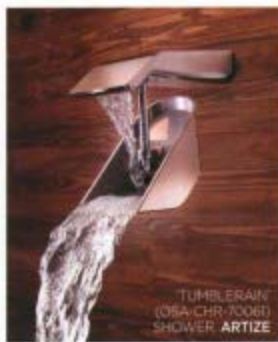

A cantilevered rectangular block of this Hamptons home encases a tranquil, rustic design conceived by Leroy Street Studio. The Zen calm continues in the master bath, with a Japanese soaking tub and bench by Bartok Design. The vintage light is by John Salibello and the fittings by Lefroy Brooks.